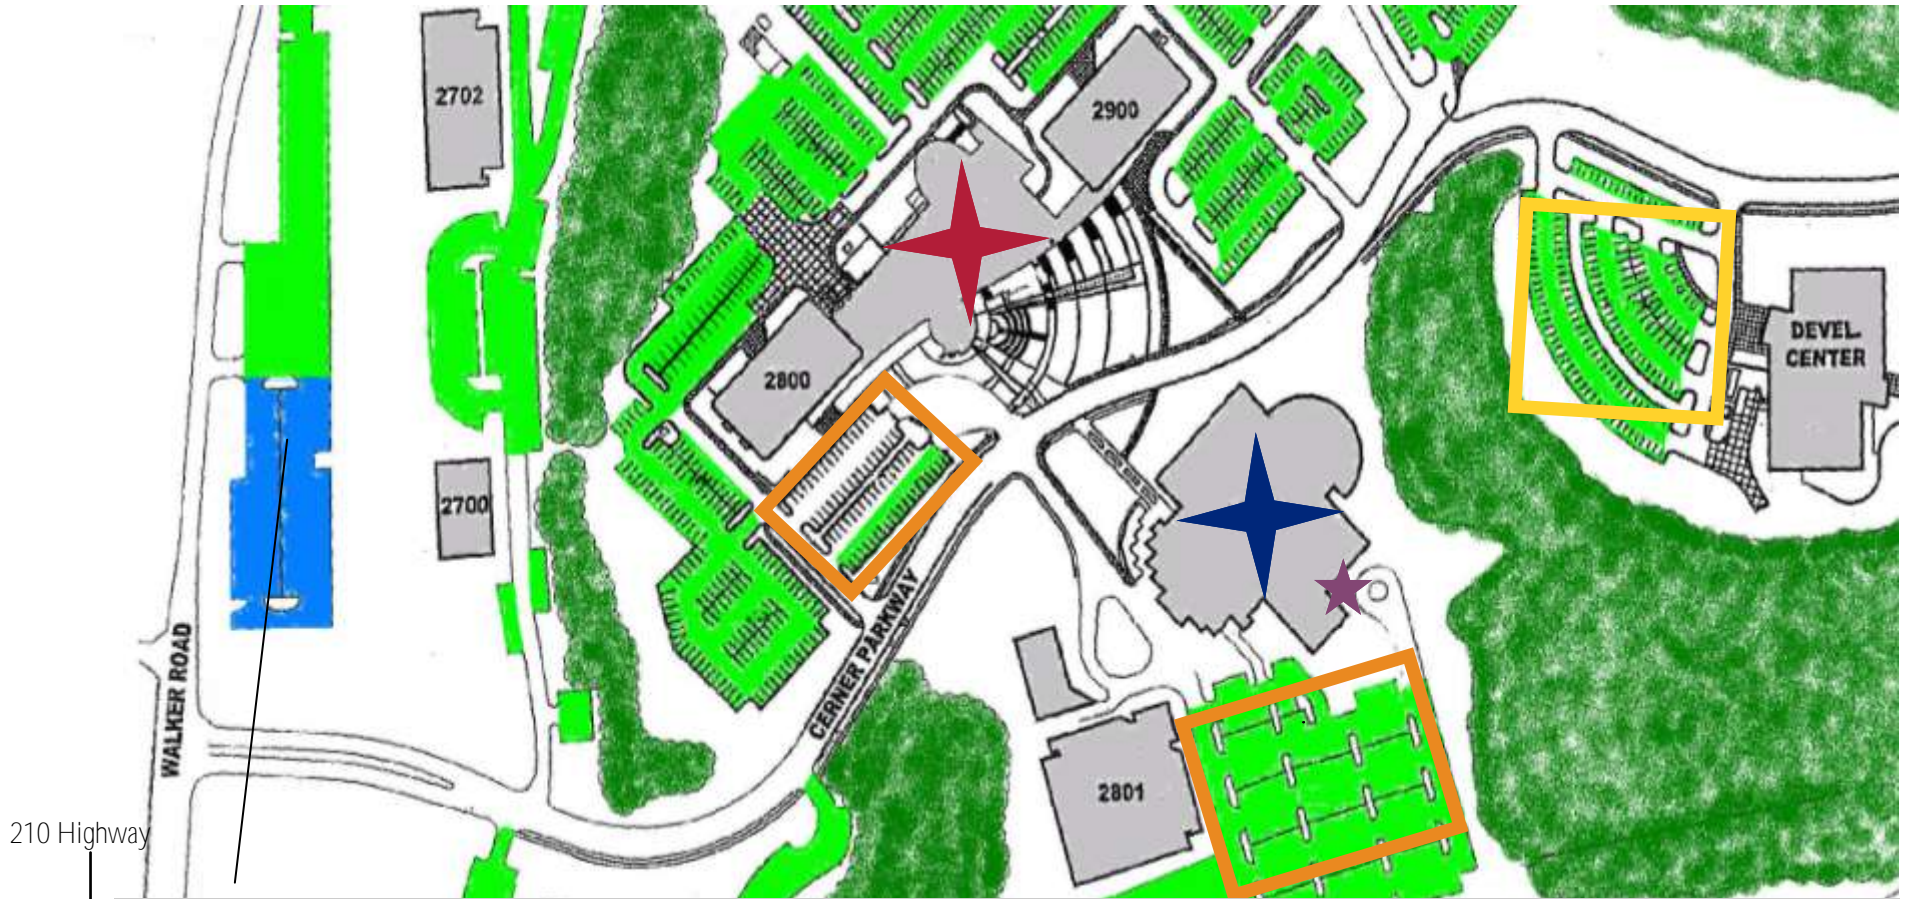

Cow Town ThrowDown

Cerner Campus Map

210 Highway
↓

Associate Center	Connections Cafe	Parking	Parking	Drop Zone
<ul style="list-style-type: none"> • Competition Field • Team Pits • Machine Shop • Information Booth • Controller Demo 	<ul style="list-style-type: none"> • Breakfast/ Lunch • Team Check In • Cerner/ FIRST Info Booth • Live Competition Footage 	Team/ Guest Parking	Bus Parking	Load/ Unload Zone